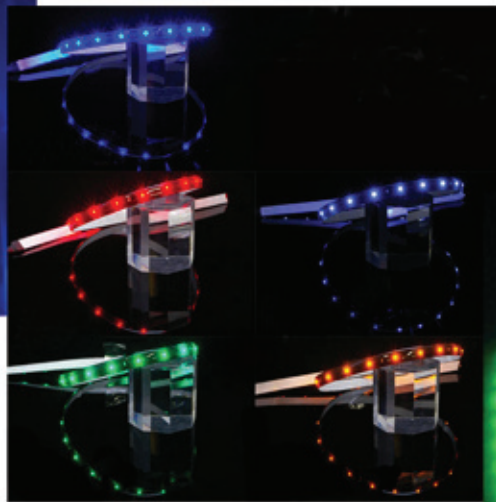

DELTA LED Lights

Fina™ Series

Blue

LED STRIPS

Red

Green

LED TAIL LIGHTS

LED DOME & MINIATURE LIGHTS

BA-9S City Lights

Festoon T-10 Lights:

DELTA LED Lights

Finna™ Series

LED TAIL LIGHTS

1156

(sold in pairs)

P/N 03-1156LW-50 White
P/N 03-1156LA-50 Amber
P/N 03-1156LR-50 Red