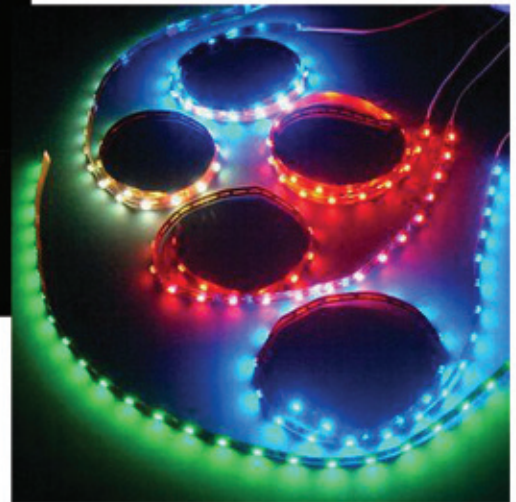

DELTA LED Lights

Fina™ Series

Blue

LED STRIPS

Red

Green

LED TAIL LIGHTS

LED DOME & MINIATURE LIGHTS

BA-9S City Lights

Festoon T-10 Lights:

DELTA LED Lights

Finna™ Series

LED TAIL LIGHTS

1156

(sold in pairs)

P/N 03-1156LW-50 White
P/N 03-1156LA-50 Amber
P/N 03-1156LR-50 Red